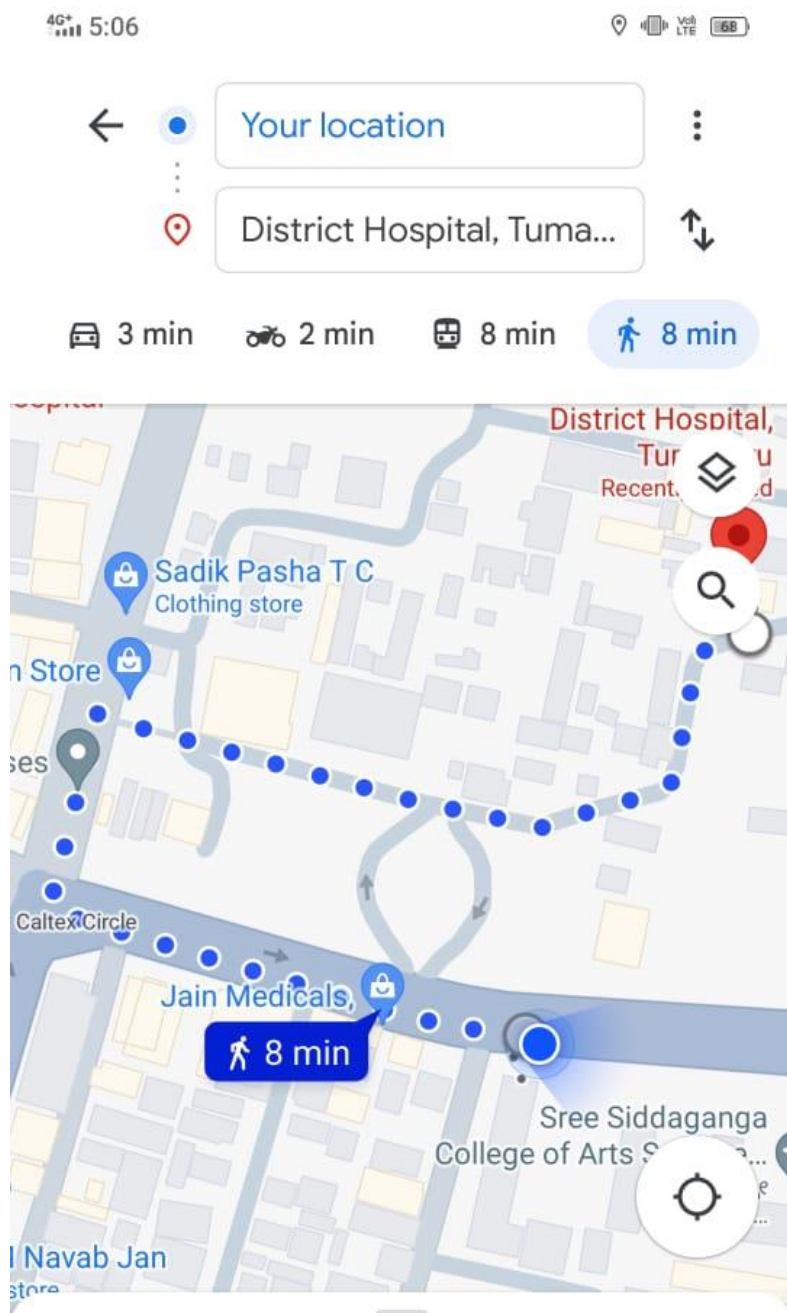

Amenities near to the College Location

SL No.	Place	Distance
1	District Hospital	100Mtr
2	Urban Bank & ATM	180Mtr
3	Central Library	300Mtr
4	Siddaganga Ladies Hostel	300Mts
5	Post Office	350Mtr
6	Cyber Crime Police Station	350Mtr
7	KSRTC & City Bus Stand	600Mtr
8	Railway Station	600Mtr
9	M G Road [Commercial Road]	800Mtr
10	BCM Girls Hostel	1.3KM
11	Tumkur University	2.5KM
12	Siddaganga Math	6.5KM

G. Chidananda
Co-ordinator
IQAC/NAAC
SSCASCW, Tumkur

H.M. Dittusky
PRINCIPAL
Sree Siddaganga College of Arts,
Science and Commerce for Women
B.H. Road, TUMKUR.

District Hospital

8 min (600 m) Mostly flat

via Bangalore - Honnavar Hwy

[Start](#) [Live View](#) [Steps](#)

Urban Bank

4G+ 5:09 📶 📶 📶 LTE 🔋 67

← ● Your location ⋮

📍 Siddaganga Urban Co... ↕

🚗 5 min 🚲 4 min 🚏 3 min **🚶 3 min**

Hindustan Mec
ದೊಡ್ಡ
ಮೆ

← ● Your location ⋮

📍 Tumkur University ↕

🚗 8 min 🏍️ 7 min 🚆 35 min 🚶 35 min

35 min (2.5 km) Mostly flat

via Bangalore - Honnavar Hwy

[▲ Start](#) [📍 Live View](#) [☰ Steps](#)

← ● Your location ⋮

📍 Shree Siddagangaa M... ↕