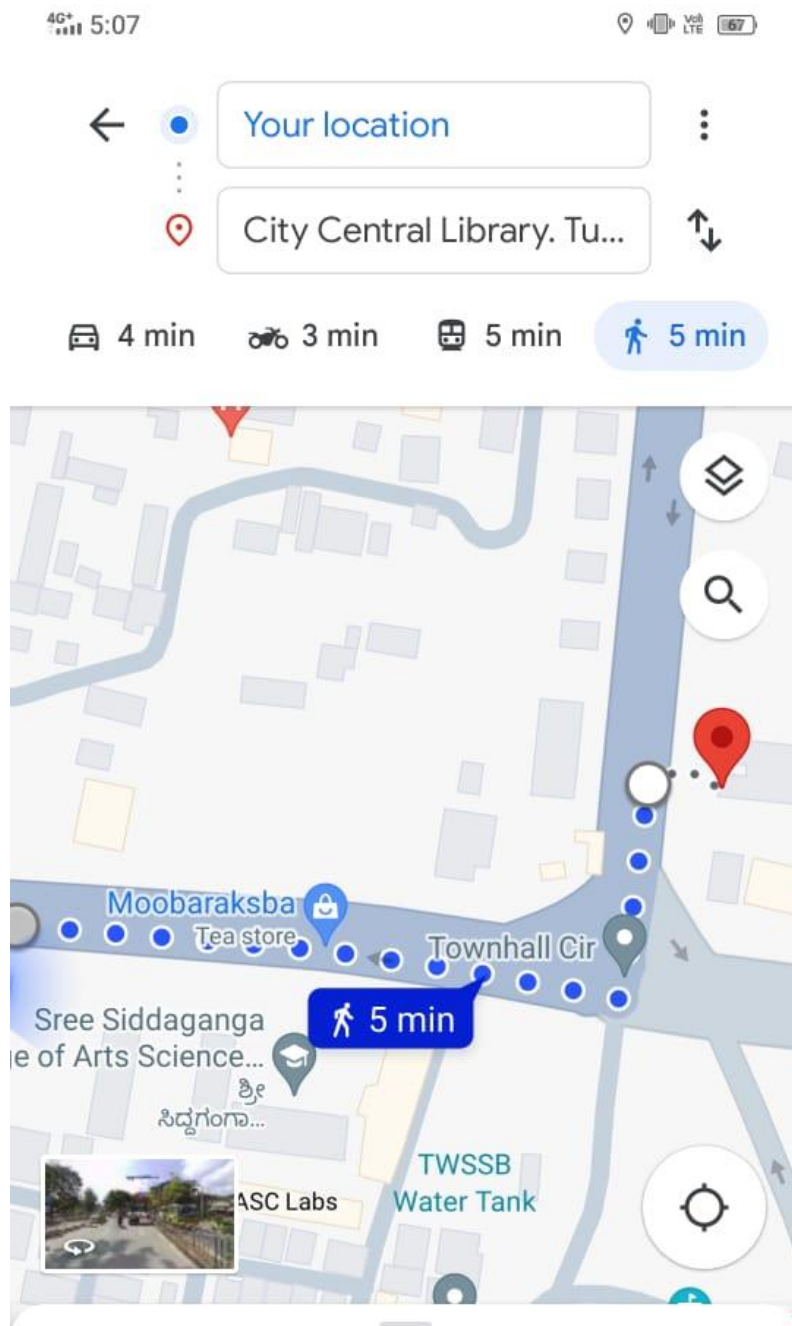

Amenities near to the College Location

SL No.	Place	Distance
1	District Hospital	100Mtr
2	Urban Bank & ATM	180Mtr
3	Central Library	300Mtr
4	Siddaganga Ladies Hostel	300Mts
5	Post Office	350Mtr
6	Cyber Crime Police Station	350Mtr
7	KSRTC & City Bus Stand	600Mtr
8	Railway Station	600Mtr
9	M G Road [Commercial Road]	800Mtr
10	BCM Girls Hostel	1.3KM
11	Tumkur University	2.5KM
12	Siddaganga Math	6.5KM

via Bangalore - Honnavar Hwy

[Start](#) [Live View](#) [Steps](#)

Urban Bank

4G+ 5:09 📶 📶 📶 LTE 🔋 67

← ● Your location ⋮

📍 Siddaganga Urban Co... ↕

🚗 5 min 🚲 4 min 🚏 3 min **🚶 3 min**

Hindustan Mec
ದೊಡ್ಡ
ಮೆ

Honnavar Hwy

Moobaraksba
Tea store

3 min

Sree Siddaganga
College of Arts Science...
ಶ್ರೀ
ಸಿದ್ದಗಂಗಾ...

SSCASC Classrooms

TWSSI
Water Ta

SSCASC Labs

gavathi Ladies PG
ಶ್ರೀ ಭಗವತಿ
ಲೇಡೀಸ್ ಪಿಜಿ

3 min (180 m) Mostly flat

via Bangalore - Honnavar Hwy

Start Live View Steps

☰ 🏠 ↶

Central Library

5 min (300 m) Mostly flat

via Bangalore - Honnavar Hwy and Ashoka Rd

Start