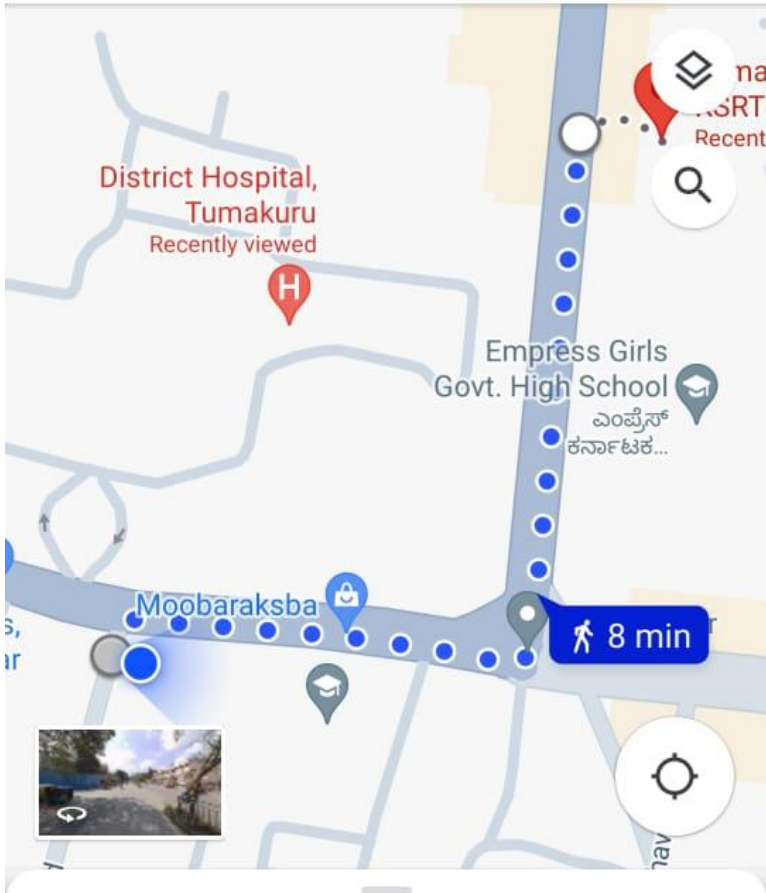

4G 5:14 📍 📶 📶 LTE 66

← ● Your location ⋮

📍 Cyber crime police sta... ↕

🚗 2 min 🚲 1 min 🚏 5 min **🚶 5 min**

5 min (350 m) Mostly flat

via Bangalore - Honnavar Hwy and Kunigal-Tumkur Rd/Tumkur Main Rd

Start Live View Steps

Post Office

4G 5:12 📶 📶 📶 LTE 66

← ⋮

📍 ↕

🚗 1 min 🚲 1 min 🚏 5 min 👤 **5 min**

5 min (350 m) Mostly flat
via 2nd Cross Rd

[Start](#) [Live View](#) [Steps](#)

☰ 🏠 ↶

KSRTC & City Bus Stand

← ⋮
📍 ↕

🚗 5 min 🚲 5 min 🚏 8 min 👤 8 min

8 min (600 m) Mostly flat

via Bangalore - Honnavar Hwy and Ashoka Rd

[Start](#) [Live View](#) [Steps](#)

Railway Station

4G 5:35

← ● Your location

⋮

📍 Railway Station Road ↕

🚗 2 min 🚲 2 min 🚊 8 min 👤 8 min

8 min (600 m) Mostly flat

via Railway Station Rd

🚶 Start 📍 Live View ☰ Steps

M G Road [Commercial Road]