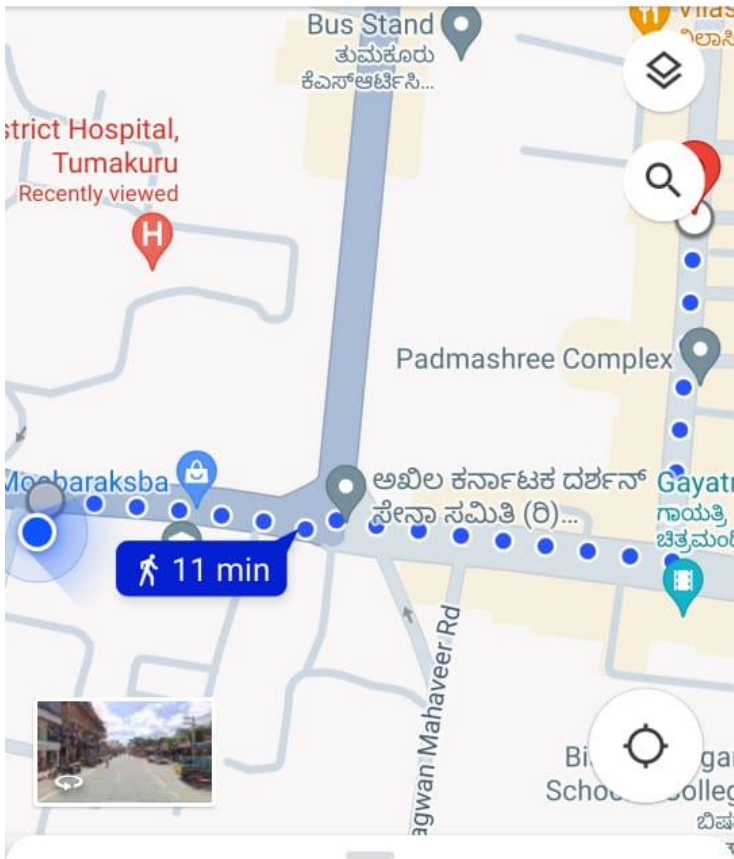

Amenities near to the College Location

SL No.	Place	Distance
1	District Hospital	100Mtr
2	Urban Bank & ATM	180Mtr
3	Central Library	300Mtr
4	Siddaganga Ladies Hostel	300Mts
5	Post Office	350Mtr
6	Cyber Crime Police Station	350Mtr
7	KSRTC & City Bus Stand	600Mtr
8	Railway Station	600Mtr
9	M G Road [Commercial Road]	800Mtr
10	BCM Girls Hostel	1.3KM
11	Tumkur University	2.5KM
12	Siddaganga Math	6.5KM

KSRTC & City Bus Stand

← ⋮
📍 ↕

🚗 5 min 🚲 5 min 🚏 8 min 👤 8 min

8 min (600 m) Mostly flat

via Bangalore - Honnavar Hwy and Ashoka Rd

[Start](#) [Live View](#) [Steps](#)

Railway Station

4G 5:35

← ● Your location

⋮

📍 Railway Station Road ↕

🚗 2 min 🚲 2 min 🚊 8 min 👤 8 min

8 min (600 m) Mostly flat

via Railway Station Rd

🚶 Start 📍 Live View ☰ Steps

M G Road [Commercial Road]

4G+ 5:09

📶 📶 📶 📶 🔋 67

← ● Your location ⋮
📍 MG Road ↕

🚗 5 min 🚲 4 min 🚏 11 min 🚶 11 min

11 min (800 m) Mostly flat

via Bangalore - Honnavar Hwy and MG Rd

▲ Start 📍 Live View ☰ Steps

Tumkur University