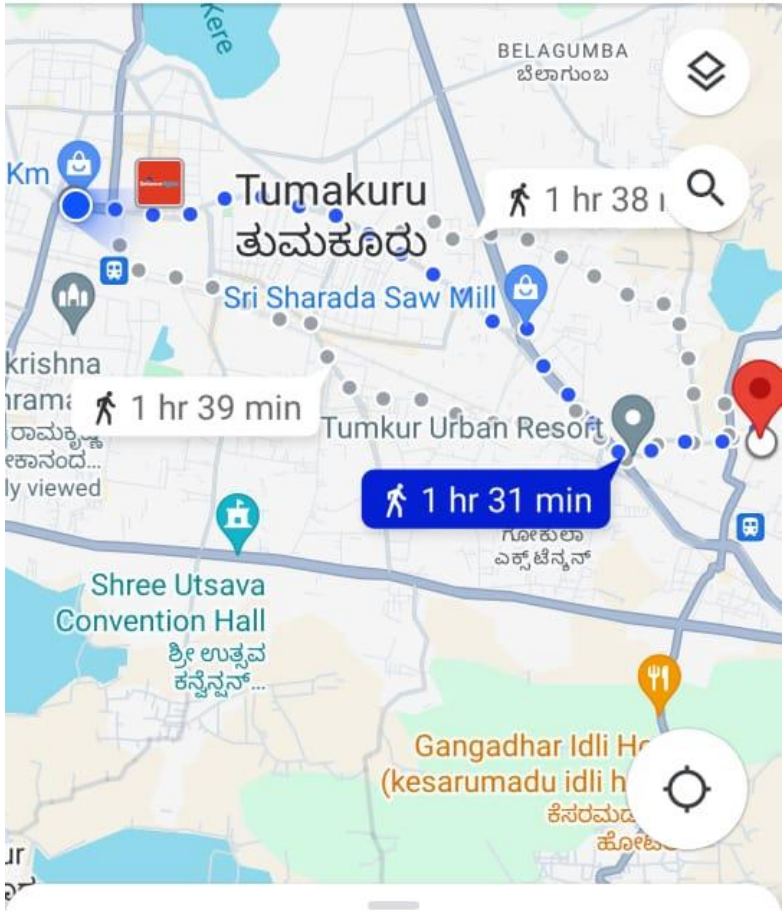

Amenities near to the College Location

SL No.	Place	Distance
1	District Hospital	100Mtr
2	Urban Bank & ATM	180Mtr
3	Central Library	300Mtr
4	Siddaganga Ladies Hostel	300Mts
5	Post Office	350Mtr
6	Cyber Crime Police Station	350Mtr
7	KSRTC & City Bus Stand	600Mtr
8	Railway Station	600Mtr
9	M G Road [Commercial Road]	800Mtr
10	BCM Girls Hostel	1.3KM
11	Tumkur University	2.5KM
12	Siddaganga Math	6.5KM

4G+ 5:09

📶 📶 📶 📶 🔋 67

← ● Your location ⋮
📍 MG Road ↕

🚗 5 min 🚲 4 min 🚏 11 min 🚶 11 min

11 min (800 m) Mostly flat

via Bangalore - Honnavar Hwy and MG Rd

▲ Start 📍 Live View ☰ Steps

Tumkur University

← ● Your location ⋮

📍 Tumkur University ↕

🚗 8 min 🏍️ 7 min 🚆 35 min 🚶 35 min

35 min (2.5 km) Mostly flat

via Bangalore - Honnavar Hwy

[▲ Start](#) [📍 Live View](#) [☰ Steps](#)

← ● Your location ⋮

📍 Shree Siddagangaa M... ↕

🚗 16 min 🏍️ 15 min 🚆 29 min 🚶 1 hr 31

1 hr 31 min (6.5 km) Mostly flat
via Bangalore - Honnavar Hwy

[Start](#) [Live View](#) [Steps](#)