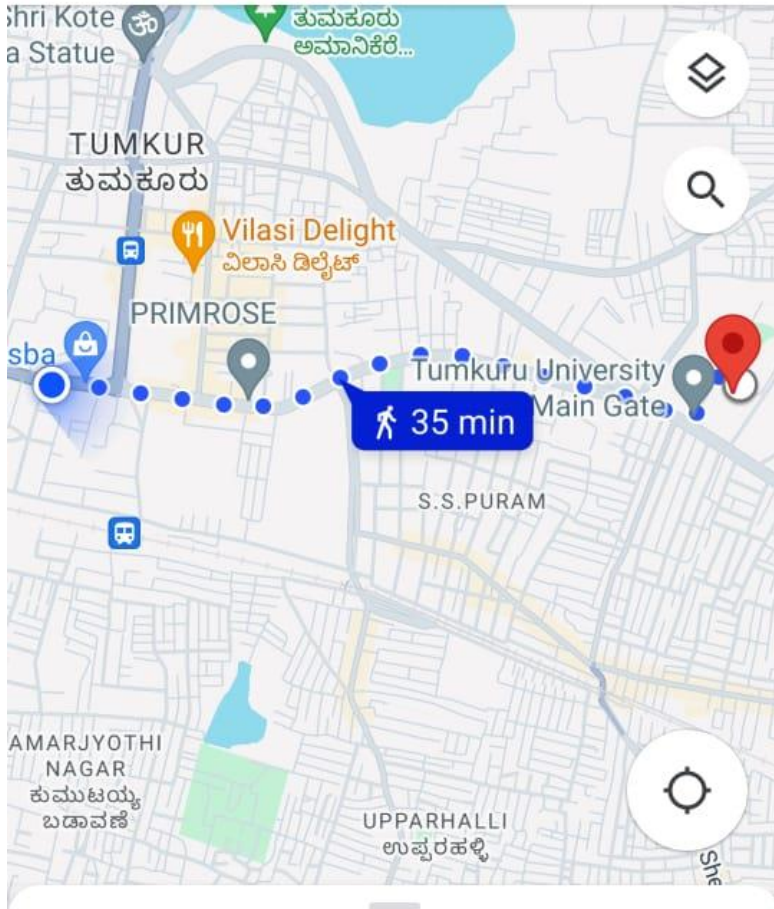

Amenities near to the College Location

SL No.	Place	Distance
1	District Hospital	100Mtr
2	Urban Bank & ATM	180Mtr
3	Central Library	300Mtr
4	Siddaganga Ladies Hostel	300Mts
5	Post Office	350Mtr
6	Cyber Crime Police Station	350Mtr
7	KSRTC & City Bus Stand	600Mtr
8	Railway Station	600Mtr
9	M G Road [Commercial Road]	800Mtr
10	BCM Girls Hostel	1.3KM
11	Tumkur University	2.5KM
12	Siddaganga Math	6.5KM

← ● Your location

⋮

📍 Railway Station Road ↕

🚗 2 min 🚲 2 min 🚊 8 min 👤 8 min

8 min (600 m) Mostly flat

via Railway Station Rd

🚶 Start 📍 Live View ☰ Steps

M G Road [Commercial Road]

4G+ 5:09

📶 📶 📶 📶 🔋 67

← ● Your location ⋮
📍 MG Road ↕

🚗 5 min 🚲 4 min 🚏 11 min 🚶 11 min

11 min (800 m) Mostly flat

via Bangalore - Honnavar Hwy and MG Rd

▲ Start 📍 Live View ☰ Steps

Tumkur University

← ● Your location ⋮

📍 Tumkur University ↕

🚗 8 min 🏍️ 7 min 🚆 35 min 🚶 35 min

35 min (2.5 km) Mostly flat

via Bangalore - Honnavar Hwy

[▲ Start](#) [📍 Live View](#) [☰ Steps](#)

← ● Your location ⋮

📍 Shree Siddagangaa M... ↕