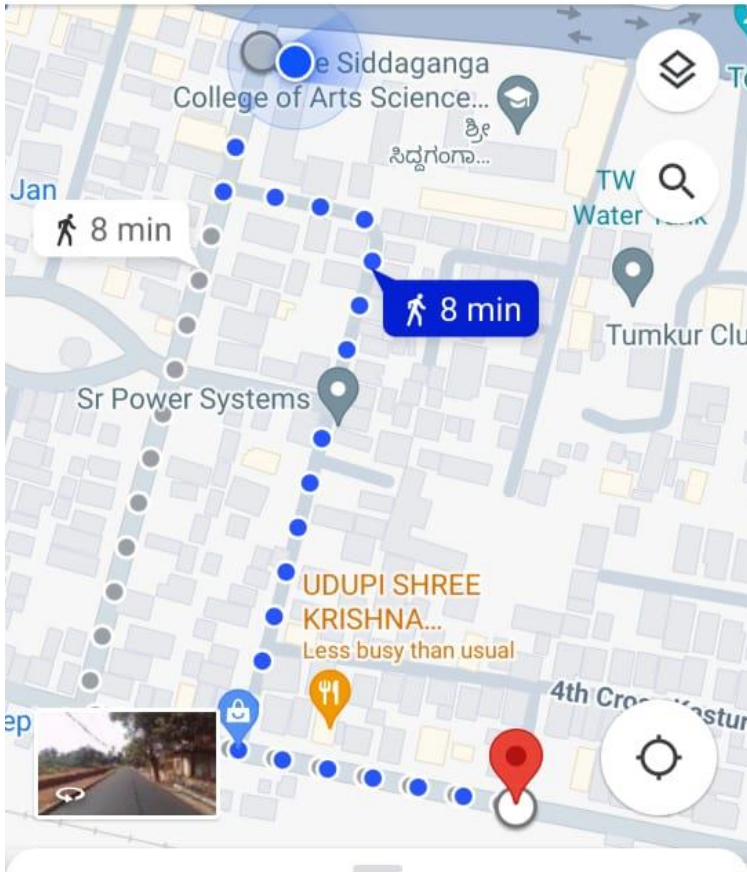

Amenities near to the College Location

SL No.	Place	Distance
1	District Hospital	100Mtr
2	Urban Bank & ATM	180Mtr
3	Central Library	300Mtr
4	Siddaganga Ladies Hostel	300Mts
5	Post Office	350Mtr
6	Cyber Crime Police Station	350Mtr
7	KSRTC & City Bus Stand	600Mtr
8	Railway Station	600Mtr
9	M G Road [Commercial Road]	800Mtr
10	BCM Girls Hostel	1.3KM
11	Tumkur University	2.5KM
12	Siddaganga Math	6.5KM

4G 5:14 📍 📶 📶 LTE 66

← ● Your location ⋮

📍 Cyber crime police sta... ↕

🚗 2 min 🚲 1 min 🚏 5 min **🚶 5 min**

5 min (350 m) Mostly flat

via Bangalore - Honnavar Hwy and Kunigal-Tumkur Rd/Tumkur Main Rd

Start Live View Steps

KSRTC & City Bus Stand

← ⋮
📍 ↕

🚗 5 min 🚲 5 min 🚏 8 min 👤 8 min

8 min (600 m) Mostly flat

via Bangalore - Honnavar Hwy and Ashoka Rd

[Start](#) [Live View](#) [Steps](#)

Railway Station

4G 5:35

← ● Your location

⋮

📍 Railway Station Road ↕

🚗 2 min 🚲 2 min 🚊 8 min 👤 8 min

8 min (600 m) Mostly flat

via Railway Station Rd

🚶 Start 📍 Live View ☰ Steps

M G Road [Commercial Road]