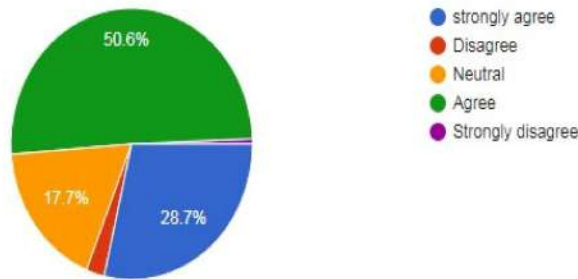

Estd. 1982

Sree Siddaganga College of Arts, Science and Commerce for Women

(Affiliated to Tumkur University)

B.H. Road, Tumkur-572102. Karnataka Ph: 0816-2272312 E-mail : sscasc.women@gmail.com Website : www.sscwtumkur.org

Questions Responses **164** Settings

Alumni feedback(2022-23)

B *I* U

ALUMINI FEEBACK FORM(2022-23)

Email *

Valid email

This form is collecting emails. [Change settings](#)

1. Institute contributed significantly for your overall development.

164 responses