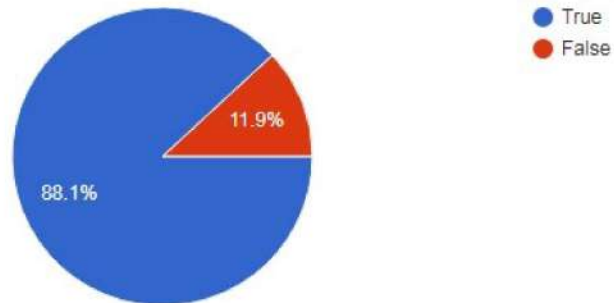

Estd. 1982

Sree Siddaganga College of Arts, Science and Commerce for Women

(Affiliated to Tumkur University)

Re-accredited with
Grade **B+**

B.H. Road, Tumkur-572102. Karnataka Ph: 0816-2272312 E-mail : sscasc.women@gmail.com Website : www.sscwtumkur.org

4. The curriculum equipped you with necessary technical skill required by the industry

42 responses