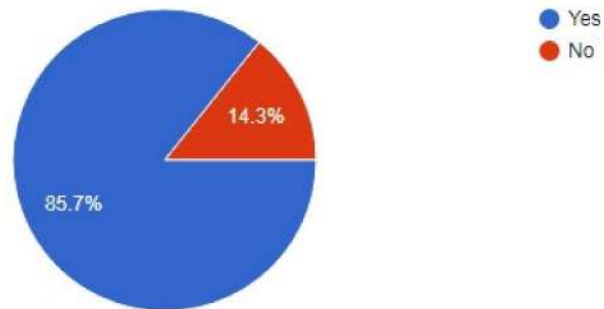

Estd. 1982

Sree Siddaganga College of Arts, Science and Commerce for Women

(Affiliated to Tumkur University)

Re-accredited with Grade **B+**

B.H. Road, Tumkur-572102. Karnataka Ph: 0816-2272312 E-mail : sscasc.women@gmail.com Website : www.sscwtumkur.org

2.The curriculum has right mix of theory ,practical and project.

42 responses