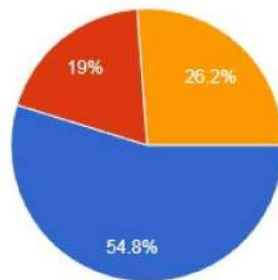

Estd. 1982

Sree Siddaganga College of Arts, Science and Commerce for Women

(Affiliated to Tumkur University)

Re-accredited with Grade **B+**

B.H. Road, Tumkur-572102. Karnataka Ph: 0816-2272312 E-mail : sscasc.women@gmail.com Website : www.sscwtumkur.org

7.The books prescribed / listed as reference,materials are relevant updated and appropriate

Copy

42 responses

- Yes extremely supportive
- No extremely unsupportive
- Neither supportive or unsupportive

8.Evaluation of the course is appropriate to discriminate the students

42 responses