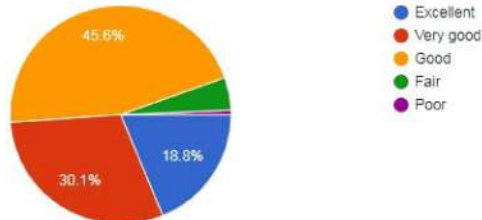

Estd. 1982

Sree Siddaganga College of Arts, Science and Commerce for Women

(Affiliated to Tumkur University)

B.H. Road, Tumkur-572102. Karnataka Ph: 0816-2272312 E-mail : sscasc.women@gmail.com Website : www.sscwtumkur.org

Questions Responses **309** Settings

PARENTS FEEDBACK (2022-23)

PARENTS FEEDBACK FORM 2022-23

Email *

Valid email

This form is collecting emails. [Change settings](#)

1. Quality of teaching offered by the college.

309 responses