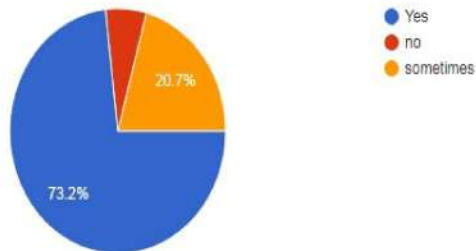

5. The development in the college in the recent years is appreciable

164 responses