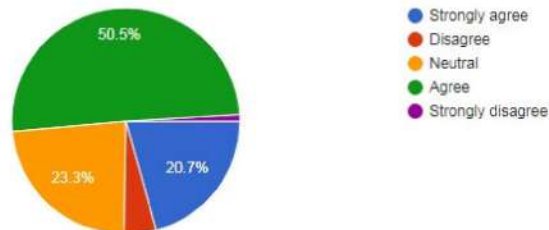

2. Atmosphere in the institute is conducive for learning.

309 responses