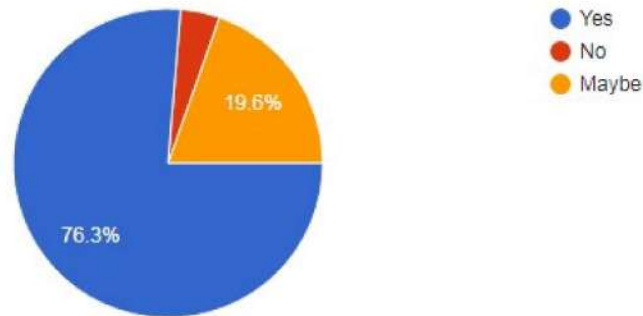

Estd. 1982

Sree Siddaganga College of Arts, Science and Commerce for Women

(Affiliated to Tumkur University)

Re-accredited with Grade **B+**

B.H. Road, Tumkur-572102. Karnataka Ph: 0816-2272312 E-mail : sscasc.women@gmail.com Website : www.sscwtumkur.org

5.The content of the courses is able to able increase your knowledge and skill to pursue higher education

515 responses