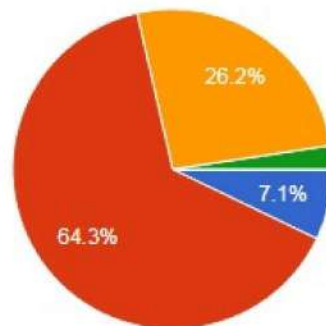

- Strongly agree
- Agree
- Neutral
- Disagree
- Strongly Disagree