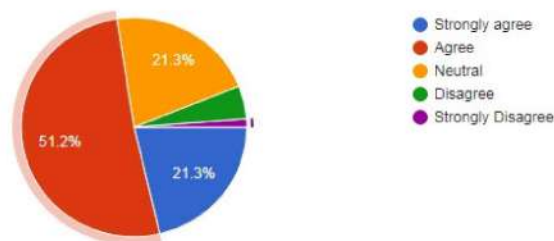

2. Suggestions given by alumni are implemented in the college.

164 responses