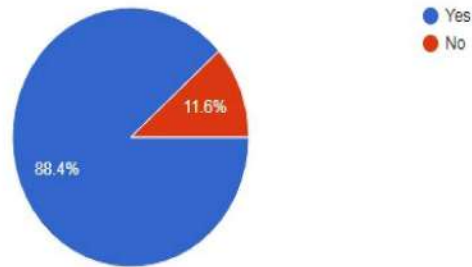

Estd. 1982

Sree Siddaganga College of Arts, Science and Commerce for Women

(Affiliated to Tumkur University)

Re-accredited with Grade **B+**

B.H. Road, Tumkur-572102. Karnataka Ph: 0816-2272312 E-mail : sscasc.women@gmail.com Website : www.sscwtumkur.org

3. Curriculum was effective in improving your communication skills.

164 responses