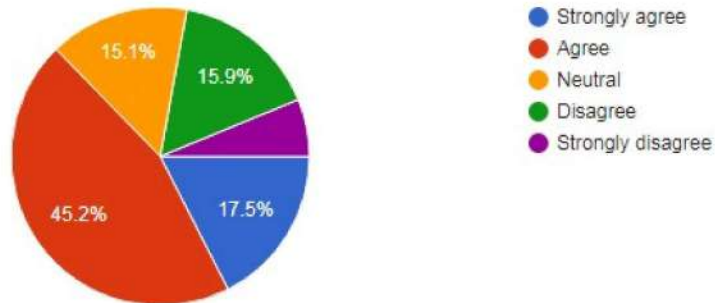

6.The curriculum promotes internship,field visit opportunities etc

515 responses