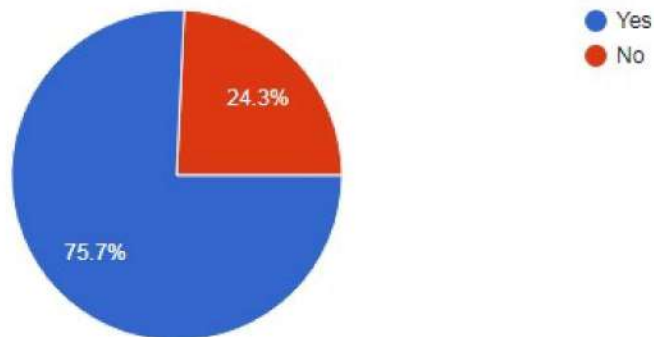

8.The entire syllabus is completed on time.

515 responses