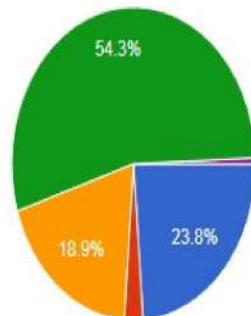

- strongly agree
- Disagree
- Neutral
- Agree
- Strongly disagree

7. The courses meet contemporary requirements.

164 responses