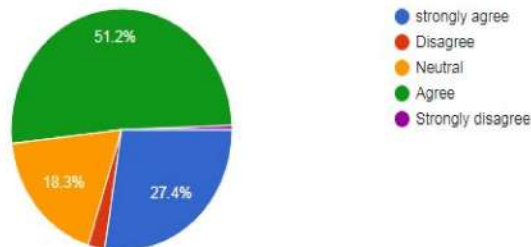

4. Curriculum helped you to deal with life situations.

164 responses