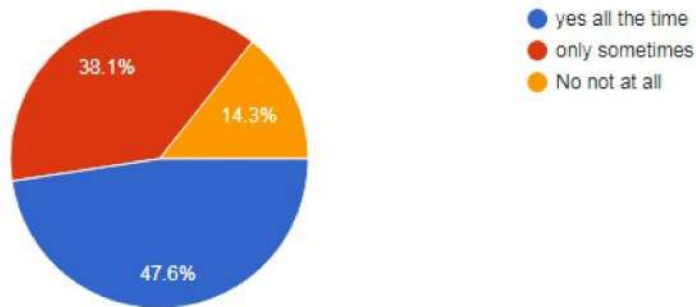

Estd. 1982

Sree Siddaganga College of Arts, Science and Commerce for Women

(Affiliated to Tumkur University)

Re-accredited with Grade **B+**

B.H. Road, Tumkur-572102. Karnataka Ph: 0816-2272312 E-mail : sscasc.women@gmail.com Website : www.sscwtumkur.org

9. The opinion of the faculty members are taken into account during curriculum revision

42 responses