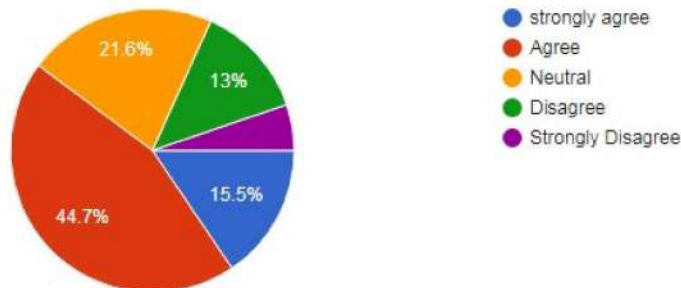

10. Frequency of curriculum revision.

515 responses