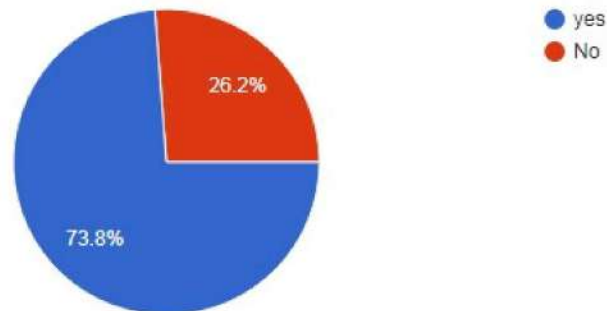

5. The learning outcomes of the curriculum are of global standard.

42 responses