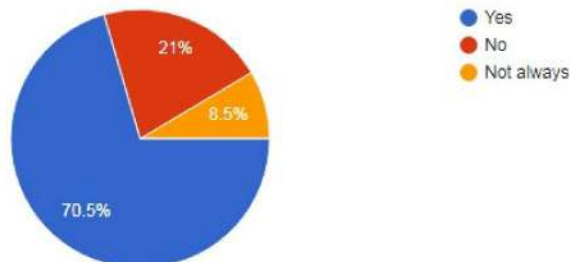

Sree Siddaganga Education Society (R.)

Estd. 1982

Sree Siddaganga College of Arts, Science and Commerce for Women

(Affiliated to Tumkur University)

B.H. Road, Tumkur-572102. Karnataka Ph: 0816-2272312 E-mail : sscasc.women@gmail.com Website : www.sscwtumkur.org

Feed Back Report with respect to Curriculum 2022 - 2023

Student Feed back

1. The curriculum inculcates soft skills,life skills to make you ready for the world.

515 responses

2.Got access to learning material for the syllabus covered in the courses

515 responses