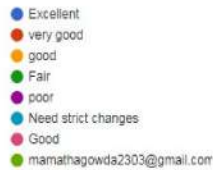

▲ 1/2 ▼

4. Technical knowledge acquired in the college

309 responses