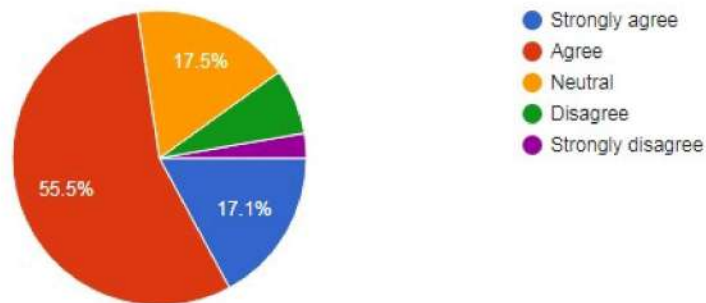

Estd. 1982

Sree Siddaganga College of Arts, Science and Commerce for Women

(Affiliated to Tumkur University)

B.H. Road, Tumkur-572102. Karnataka Ph: 0816-2272312 E-mail : sscasc.women@gmail.com Website : www.sscwtumkur.org

9. The curriculum has provision to engage students in monitoring, review and continuous quality improvement of the teaching process.

515 responses