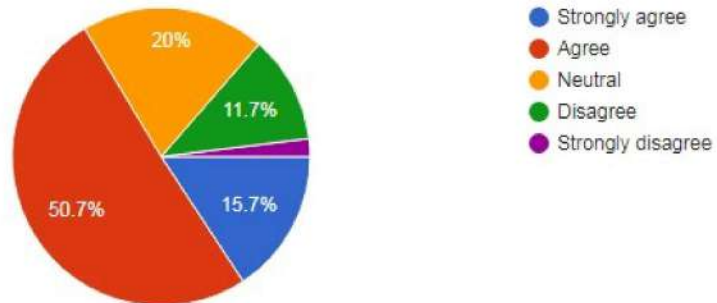

Estd. 1982

Sree Siddaganga College of Arts, Science and Commerce for Women

(Affiliated to Tumkur University)

Re-accredited with Grade **B+**

B.H. Road, Tumkur-572102. Karnataka Ph: 0816-2272312 E-mail : sscasc.women@gmail.com Website : www.sscwtumkur.org

7.The curriculum facilities you in cognitive,social, emotional growth.

515 responses