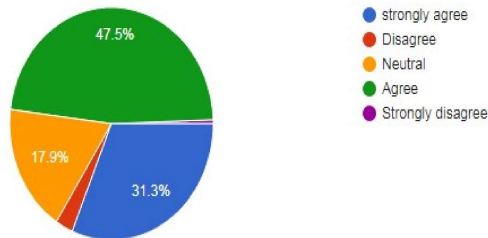

## ALUMNI FEEDBACK 2021-22

ALUMNI FEED BACK FORM

Email \*

Valid email

This form is collecting emails. [Change settings](#)

1. Institute contributed significantly for your overall development.

179 responses

2. I am proud to be the student of the college.