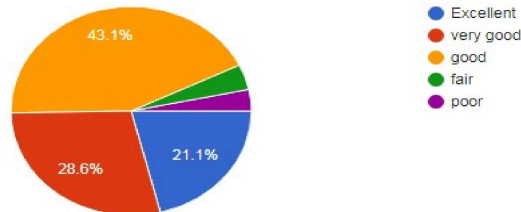

Estd. 1982

Sree Siddaganga College of Arts, Science and Commerce for Women

(Affiliated to Tumkur University)

B.H. Road, Tumkur-572102. Karnataka Ph: 0816-2272312 E-mail : sscasc.women@gmail.com Website : www.sscwtumkur.org

Questions Responses **332** Settings

PARENTS FEEDBACK(2021-22)

PARENTS FEEDBACK FORM(2021-22)

Email *

Valid email

This form is collecting emails. [Change settings](#)

1.communication with teaching staff.

332 responses