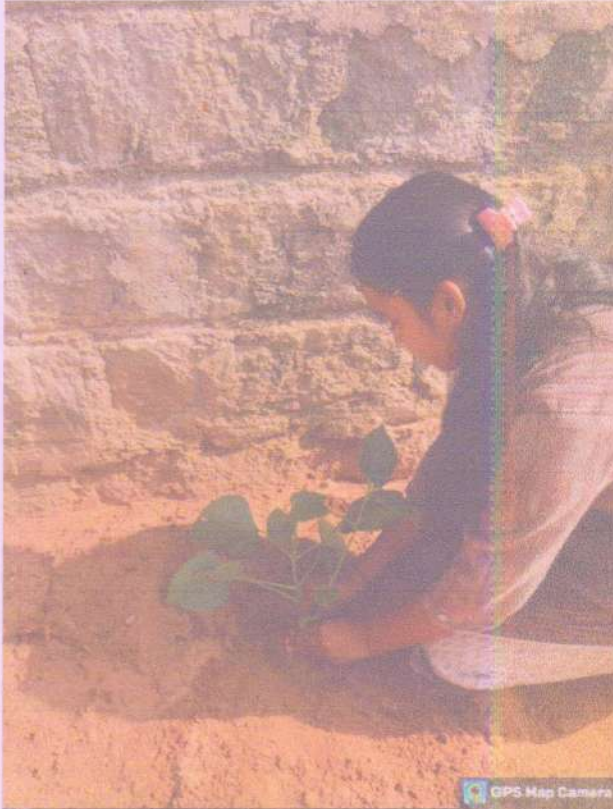

Bhahujanahalli, Karnataka, India
Bhahujanahalli ,Halodderi post,Karnataka 572128, India
Lat 13.529956°
Long 77.030653°
01/04/24 09:08 AM GMT +05:30