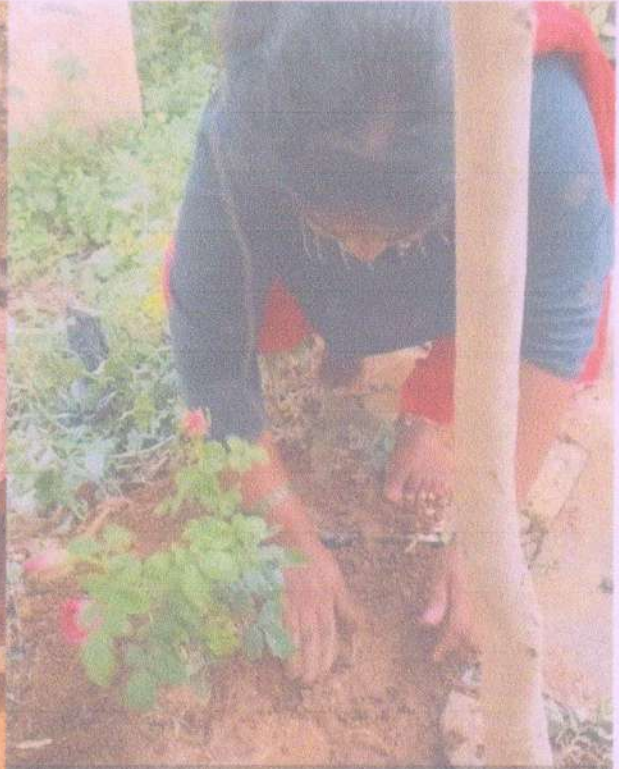

#89, Bhimanahalli,
Gauribidanur, Papaganahalli,
Lat: 13.627268, Long: 77.451976,
01 Apr. 24, 06:22 PM, Monday
Author: Pooja